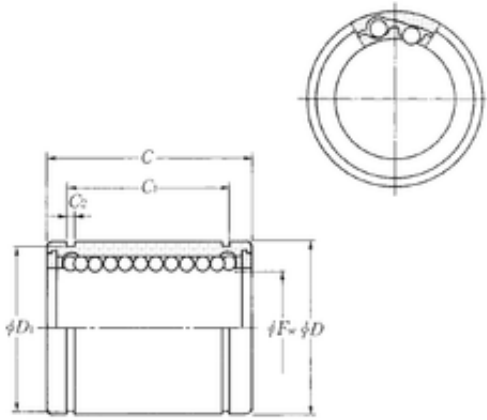

BEARING MFG. CORP.

NTN KLM13 linear bearings

Bearing No. KLM13

KLM13 Bearing 2D drawings and 3D CAD models

Size	13x23x32 mm
Bore Diameter	13 mm
Outer Diameter	23 mm
Width	32 mm
Fw	13 mm
D	23 mm
C	32 mm
C1	22,7 mm
D1	22 mm
C2	1,3 mm
Weight	0,045 Kg
Basic dynamic load rating (C)	540 kN